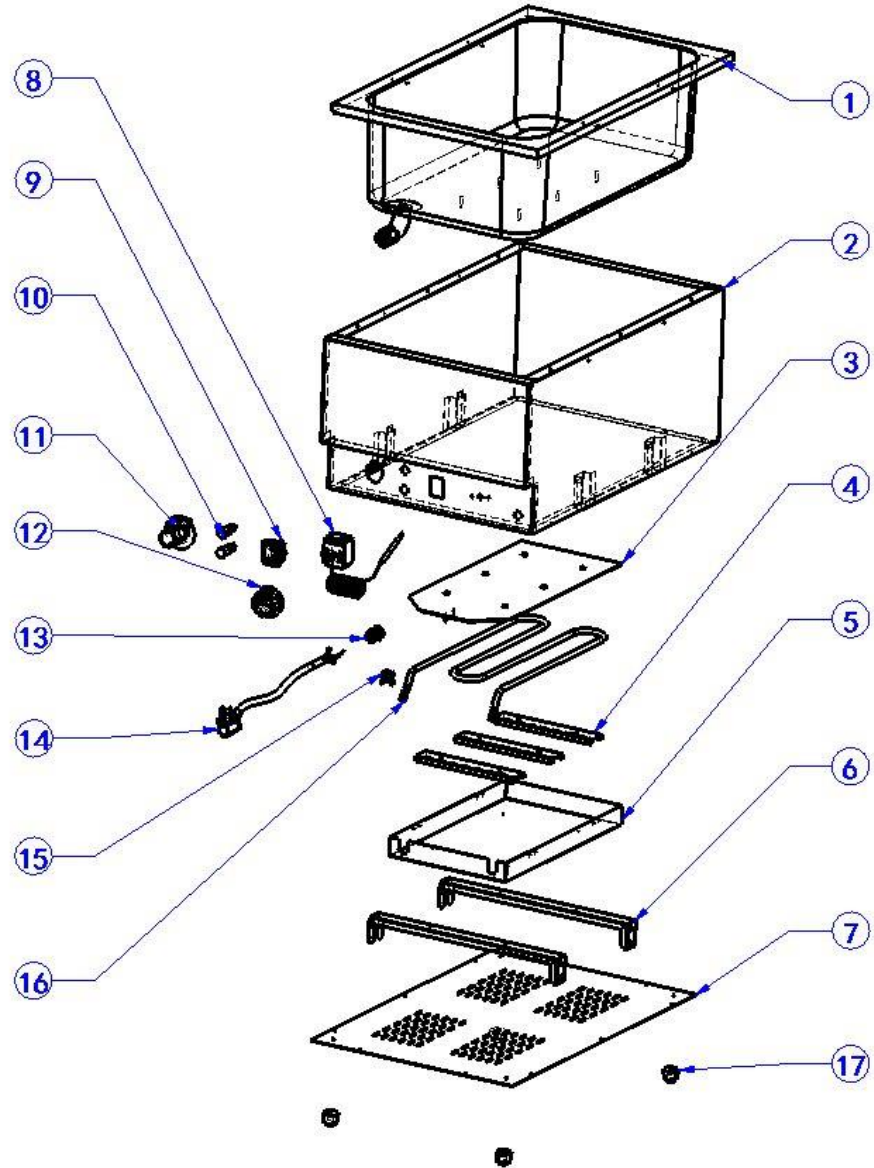

238912 BBM-1 0.8KW/230V

| | Part Name | Specification | QTY | REF NAV |
|----|------------------------------|---------------|-----|---------|
| 1 | Water dish | SUS/T0.7 | 1 | |
| 2 | body frame | SUS/T0.6 | 1 | |
| 3 | Aluminum heat transfer plate | AL/T1.5 | 1 | |
| 4 | Heat pipe layering | SUS/T0.6 | 3 | |
| 5 | Thermal cover | SGCC/T0.6 | 1 | |
| 6 | Hot plate support bar | SGCC/T0.6 | 2 | |
| 7 | Bottom Cover | SGCC/T0.6 | 1 | |
| 8 | thermostat | 110°C | 1 | BBM108 |
| 9 | switch | 250V/16A | 1 | BBM109 |
| 10 | Indicator Light | yellow/red | 2 | BBM1101 |
| 11 | Valve | DN15 | 1 | BBM111 |
| 12 | knob | plastic | 1 | BBM112 |
| 13 | wire line | PG7 | 1 | |
| 14 | the power cord | 3X1.0 | 1 | |
| 15 | Temperature limiter | 150°C | 1 | BBM115 |
| 16 | Heater | 800W/230V | 1 | BBM116 |
| 17 | Rubber feet | | 4 | |